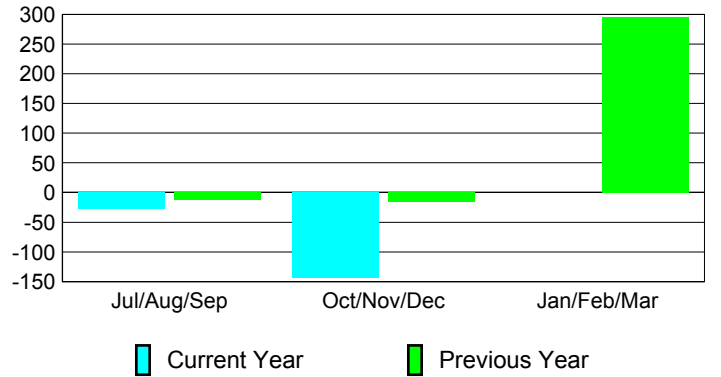

Gender Comparison 2012-2013

Jul/Aug/Sep

Oct/Nov/Dec

Jan/Feb/Mar

Male

Female