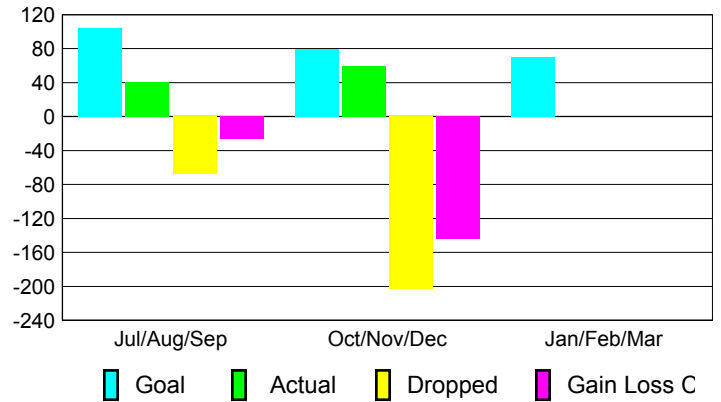

### YTD Status Quo Clubs 2012-2013

Status Quo Clubs Compared to Status Quo Members

## MEMBERSHIP

Membership Results  
2012-2013

Membership  
2011-2012

Month	Net Memb Goal	Actual New Memb	Actual Dropped Memb	Gain/Loss of Memb	Gain/Loss of Memb
Jul/Aug/Sep	105	41	-68	-27	-13
Oct/Nov/Dec	80	59	-203	-144	-16
Jan/Feb/Mar	70				296
<b>Totals</b>	<b>255</b>	<b>100</b>	<b>-271</b>	<b>-171</b>	<b>267</b>

### Membership Results 2012-2013

Goal, New, Dropped, Gain/Loss

### Comparison of Membership Gain/Loss

Current Year Compared to the Previous Year