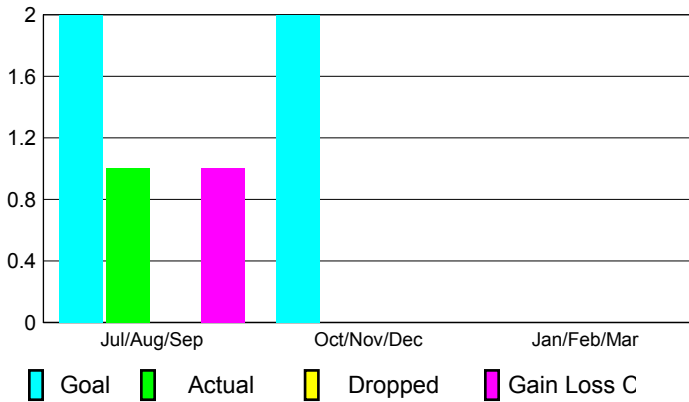

## CLUBS

Club Results  
2012-2013

Clubs  
2011-2012

Month	New Club Goal	Actual New Clubs	Actual Dropped Clubs	Gain/Loss of Clubs	Gain/Loss of Clubs
Jul/Aug/Sep	2	1	0	1	0
Oct/Nov/Dec	2	0	0	0	0
Jan/Feb/Mar	0				0
<b>Totals</b>	<b>4</b>	<b>1</b>	<b>0</b>	<b>1</b>	<b>0</b>

### Club Results 2012-2013

Goal, New, Dropped, Gain/Loss